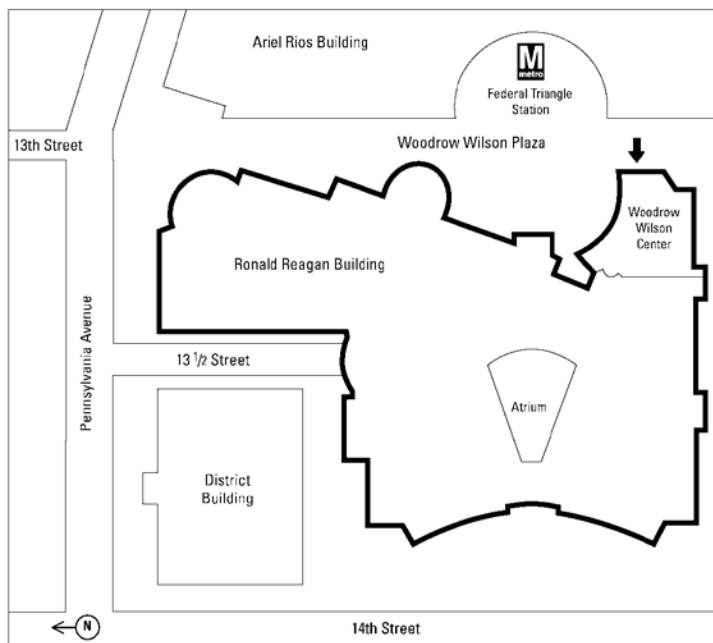

THE NATIONAL CONVERSATION

Discourse the Nation Deserves

The National Conversation, a joint production of The Wilson Center and NPR, provides a nonpartisan forum for deep dialogue and informed discussion of the most significant problems facing the nation and the world.

Please allow time on arrival at the building for routine security procedures. A photo ID is required. Individuals attending Woodrow Wilson Center events may be audiotaped, videotaped, or photographed during the course of a meeting, and by attending grant permission for their likenesses and the content of their comments, if any, to be broadcast, webcast, published, or otherwise reported or recorded.

THE WOODROW WILSON CENTER AT THE RONALD REAGAN BUILDING

By Metro, at Federal Triangle Station: Go to the top of the escalator at street level, cross Woodrow Wilson Plaza. Enter the Center's Lobby at the left (southeast) corner of the Ronald Reagan Building.

From Pennsylvania Avenue at 13th Street: Walk down Woodrow Wilson Plaza, the north-south extension of 13th Street beside the Ronald Reagan Building. Enter the Center's lobby at the far end of the plaza—the southeast corner of the building.

From 14th Street: Go through the Ronald Reagan Building along the right (south) side of the atrium and continue past it. At the hall's end, turn left and enter the Woodrow Wilson Memorial. Go through the Memorial. At its far end, turn right into the Center's lobby.

Public parking in the Ronald Reagan Building is on Pennsylvania Avenue at 13 1/2 Street.